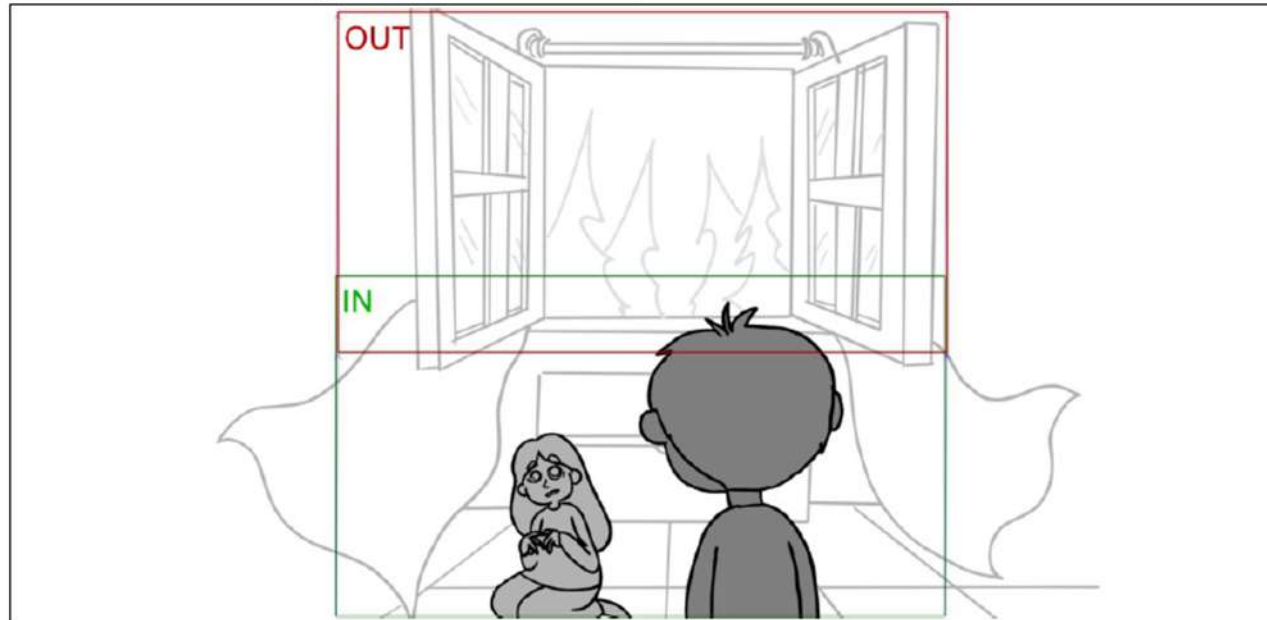

SKETCH BOOK

LOVE TUMOR

STORYBOARD

Scene	Duration	Panel	Duration
3	02:17	4	01:17

Scene	Duration	Panel	Duration
4	01:16	1	00:22

STORYBOARD

Scene	Duration	Panel	Duration
4	01:16	2	00:18

Scene	Duration	Panel	Duration
5	01:00	1	01:00